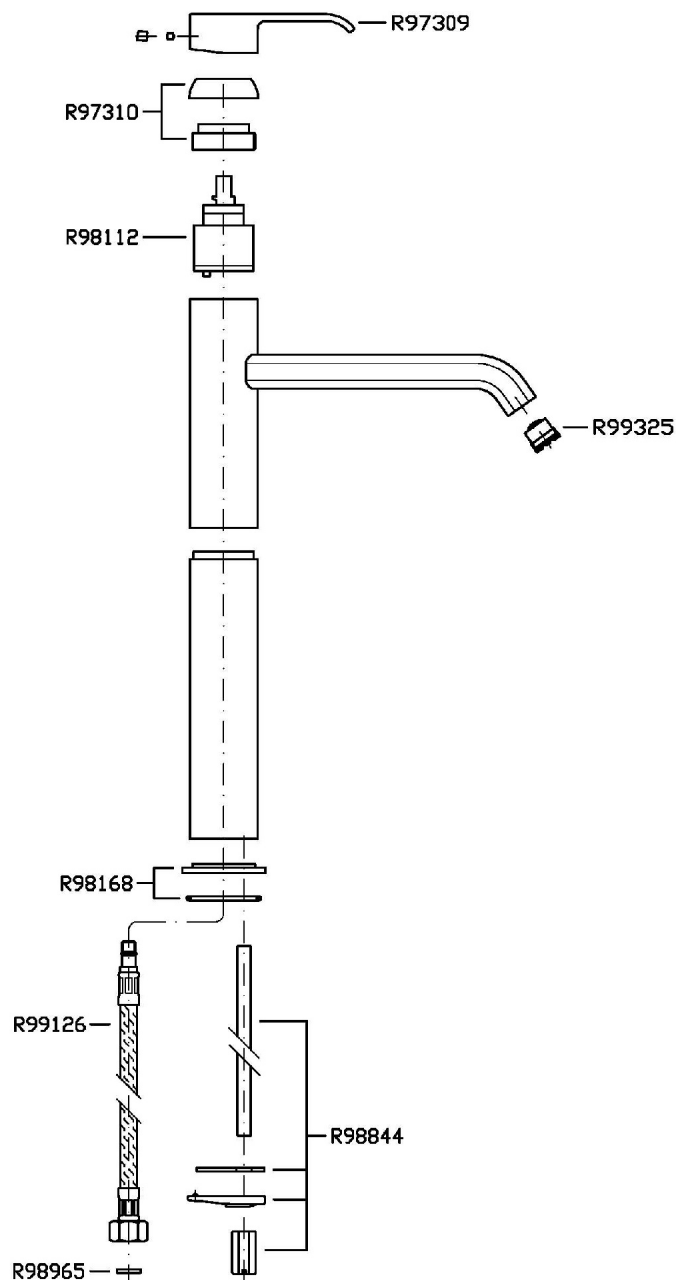

Single lever basin mixer with extension spout, aerator, without pop-up waste, flexible tails.

Finiture / Finishes

Cromo / Chrome

Nickel Spazzolato /
Brushed Nickel

C3

ON

ZON597

Disegno Complessivo / Overall Drawing

ON

ZON597

Esplosi / Exploded

ON

ZON597 Portate / Flowrates (lt/min)

PRESSIONE PRESSURE	1 BAR	2 BAR	3 BAR	4 BAR	5 BAR
P1 LAVABO BASIN	5	5	5	5	5
P2					
P3					
P4					
P5					

ON

ZON597 Pesì e Misure / Weights and Sizes

Peso (Kg) Weight (lb)	3,065 (Kg)	6,757099 (lb)
Volume (dc3) - (in3)	7,5 (dc3)	0,000458 (in3)
h (mm) - (in)	90 (mm)	3,543309 (in)
L1 (mm) - (in)	250 (mm)	9,842525 (in)
L2 (mm) - (in)	333 (mm)	13,1102433 (in)