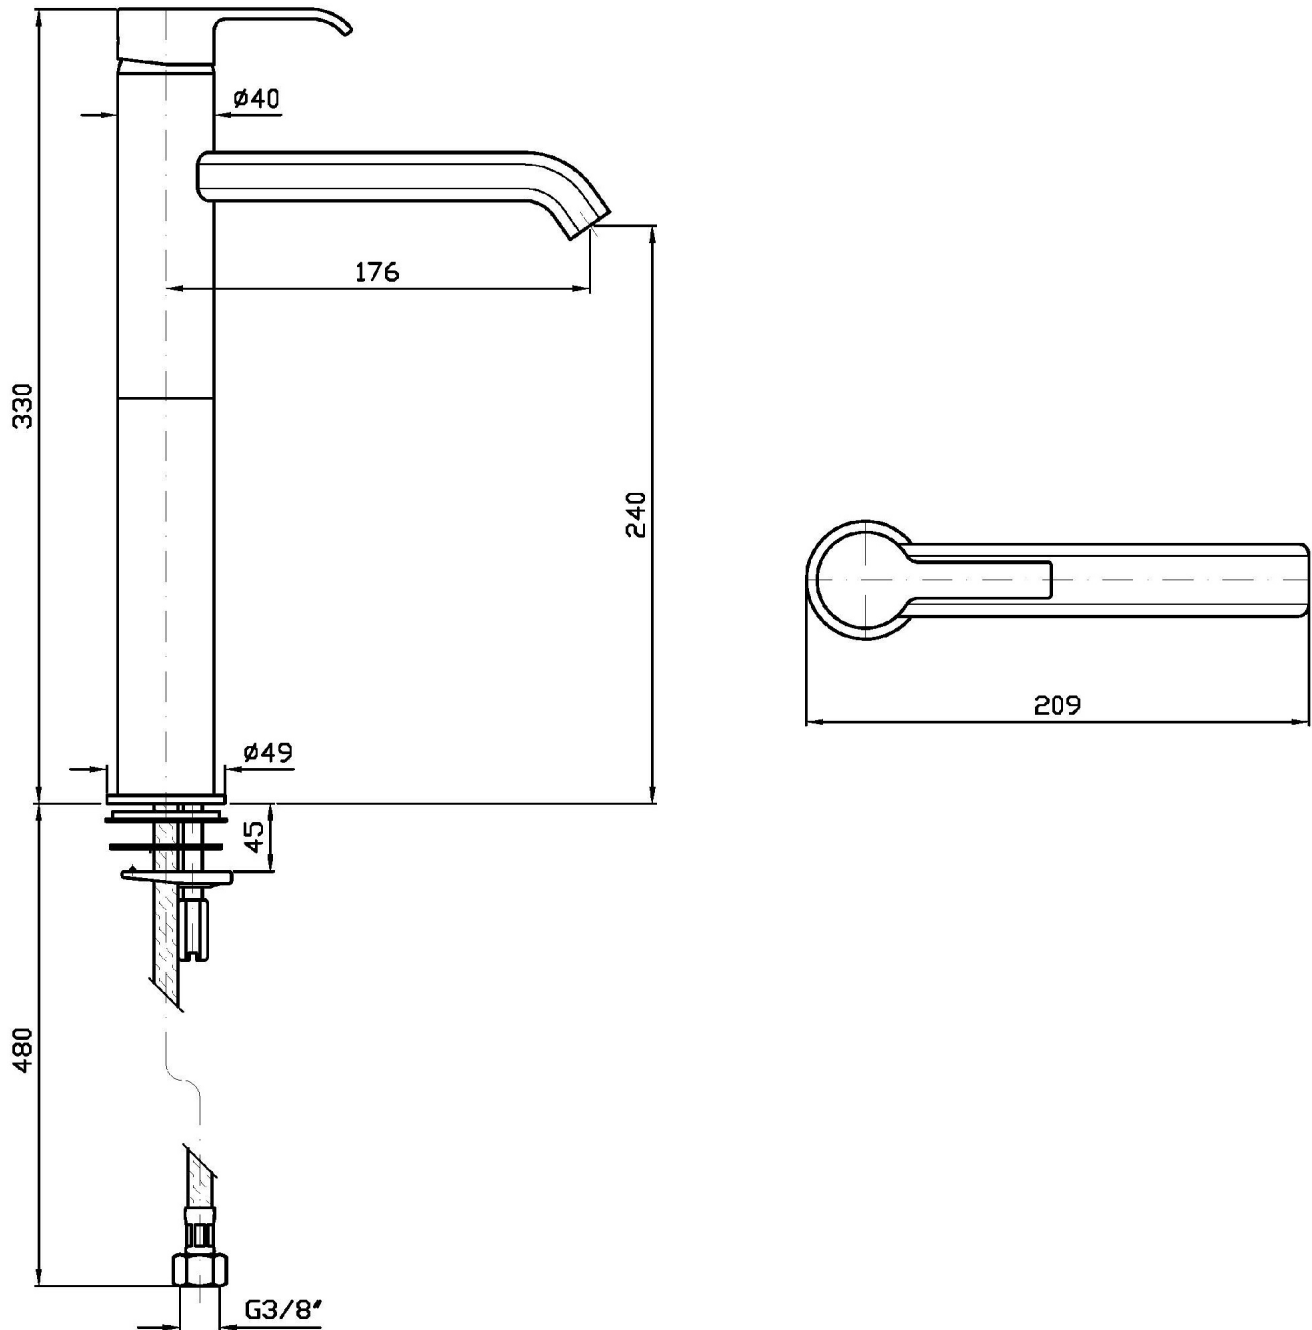

Single lever basin mixer with extension spout, aerator, without pop-up waste, flexible tails.

Finiture / Finishes

Cromo / Chrome

Nickel Spazzolato /
Brushed Nickel

C3

ON

ZON597

Disegno Complessivo / Overall Drawing

ON

ZON597

Esplosi / Exploded

ON

ZON597 Portate / Flowrates (lt/min)

PRESSIONE PRESSURE	1 BAR	2 BAR	3 BAR	4 BAR	5 BAR
P1 LAVABO BASIN	5	5	5	5	5
P2					
P3					
P4					
P5					

ON

ZON597 Pesì e Misure / Weights and Sizes

Peso (Kg) Weight (lb)	3,065 (Kg)	6,757099 (lb)
Volume (dc3) - (in3)	7,5 (dc3)	0,000458 (in3)
h (mm) - (in)	90 (mm)	3,543309 (in)
L1 (mm) - (in)	250 (mm)	9,842525 (in)
L2 (mm) - (in)	333 (mm)	13,1102433 (in)