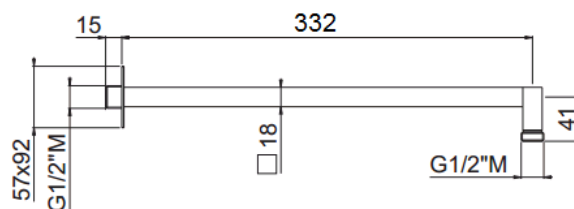

Extreme

Shower arm Extreme L.35cm
20051C35-CR

TECHNICAL INFORMATION

Brass square shower arm 18x18 1/2" mm. Wheelbase 35 cm.
CHROME

FEATURES

VEHLA TRE +
MySlim Vehl

PICTURE

TECHNICAL DRAWING