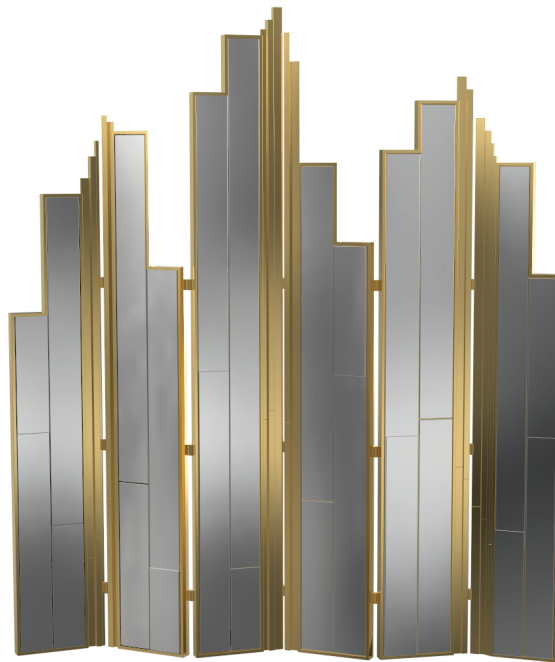

CABINETS & BOOKCASES

SCREEN

EMPIRE | folding screen

DIMENSIONS

Height: 209cm | 82,3"

Length: 180cm | 70,9"

Depth: 4cm | 1,6"

MATERIALS