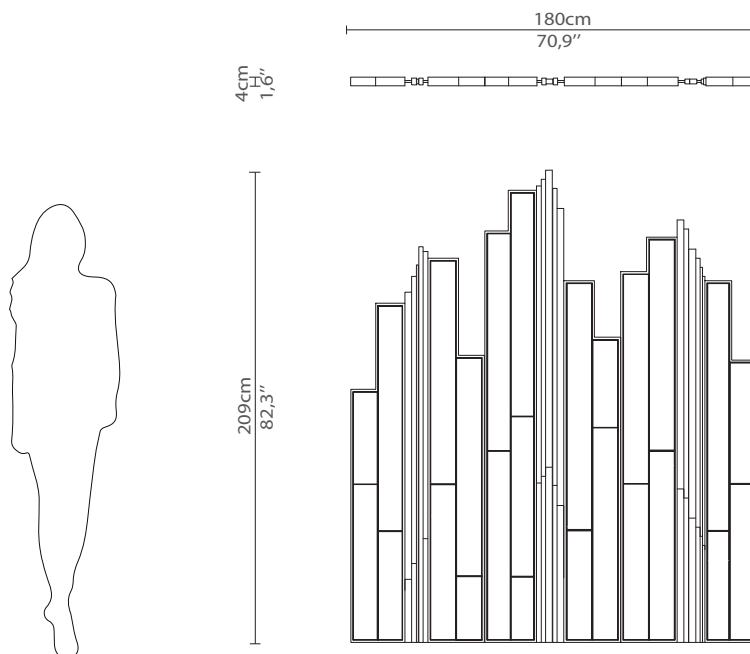

CABINETS & BOOKCASES

SCREEN

EMPIRE | folding screen

DIMENSIONS

Height: 209cm | 82,3"

Length: 180cm | 70,9"

Depth: 4cm | 1,6"

MATERIALS

Body: Brass & Glass

STANDARD FINISHES

Body: Gold plated & Smoked black mirror

WEIGHT

Aprox: 120kg | 264,6lbs

PACKAGING

Volume: 0,58m³ | 20,5ft³

Weight: 130kg | 287lbs