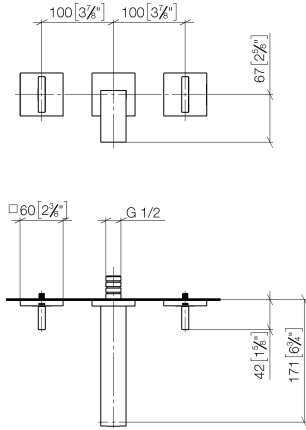

**MEM Wall-mounted basin mixer without pop-up waste - Brushed Durabrass (23kt Gold)**

MEM

36 707 782

- 170mm projection
- fixed spout
- rectangular, air-enriched flow
- hole diameter valve 40 mm
- hole diameter spout 40 mm
- individual rosettes 60 x 60 mm
- max. flow 5.7 l/min
- lead-free
- This product can help a building meet the requirements of Green Building Rating Systems, e.g. LEED®, BREEAM®, DGNB
- WRAS 2204002

**Required miscellaneous**

- Concealed wall-mounted mixer centred spout -** 35 700 970 90
- max. recess depth 150 mm
  - min. recess depth 110 mm

**Required miscellaneous**

- Concealed wall-mounted mixer variable positioning -** 35 720 970 90
- max. recess depth 150 mm
  - min. recess depth 110 mm

**MEM Wall-mounted basin mixer without pop-up waste - Brushed Durabross  
(23kt Gold)**

MEM

36 707 782  
mm [inches]

**Flow rate chart**

**Codes & Standards**

DIN 4109	EN 200	ISO 3822	Scottish Water Byelaws
UK Water Supply Regulations	Ü-Zeichen	VA-Zeichen	