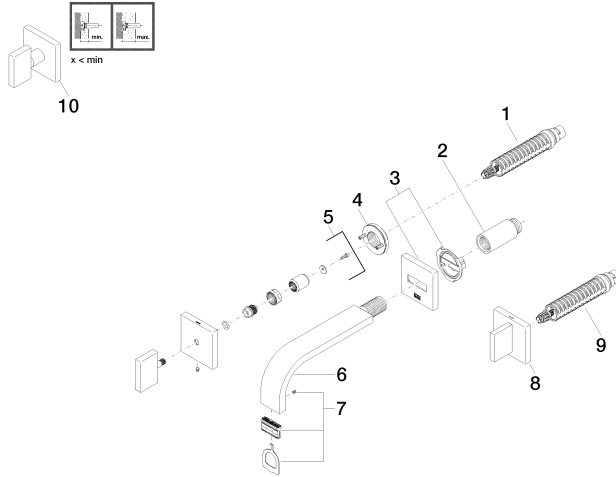

MEM Wall-mounted basin mixer without pop-up waste - Brushed Durabronz (23kt Gold)

MEM

36 707 782

Product version from 3/10/2014 to 10/27/2020

Product version from 10/27/2020