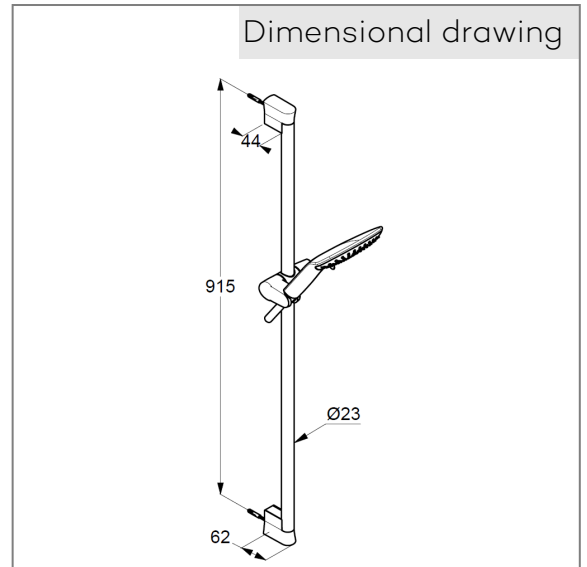

Technical Data

KLUDI FIZZ
shower set 3 S
DN 15

Ref.:
6774091-00

Finishes:
91 white

Product description
Manufacturer KLUDI GmbH & Co. KG
Typ: KLUDI FIZZ
shower set 3 S DN 15
Ref: 6774091-00

hand shower 3 S
3 spray pattern
Volumen/ booster/ smooth
with cleaning system
connection 1/2"
sieve seal

Shower hose
plastic coated
with metal-effect
with conical nuts
anti twist
G 1/2 x G 1/2 x 1600 mm

wall rail 900 mm
height-adjustable hand shower holder
With fixing material
for rigid wall mounting

Product picture

Dimensional drawing

Flow rate diagram