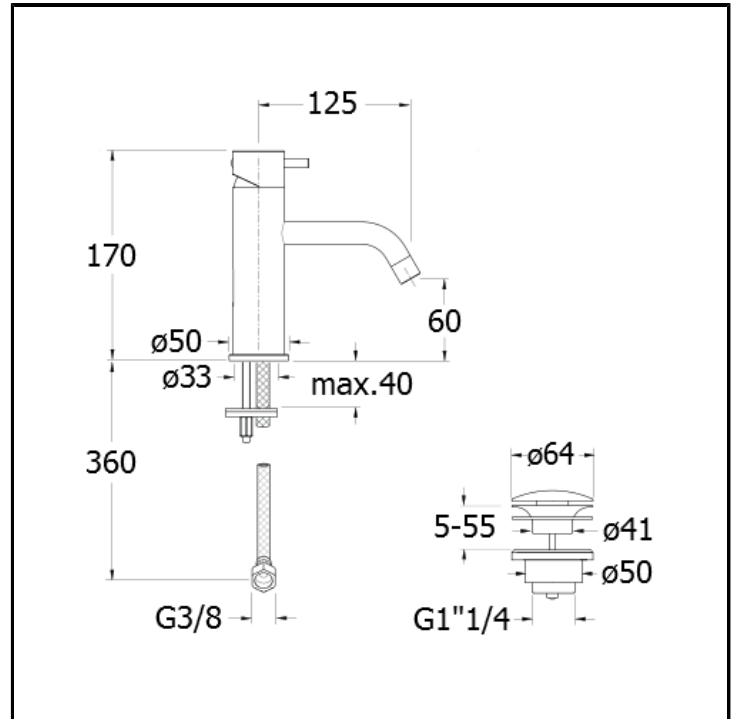

Basin mixer REGULAR with 1"1/4 Up&Down waste

FINITURE

- White matt
- Chrome
- Polished black chrome
- Brushed black chrome
- Polished metallic
- Brushed metallic
- Black matt
- Yellow gold oro
- PVD polished rose gold
- PVD brushed rose gold
- Brushed old brass