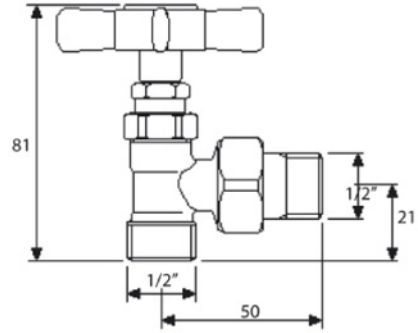

W 410  
Kcal/h 353

posizione attacco  
versione elettrica  
su richiesta

TOWELWARMER Collection	
Code	Description
9102-C 9103-I/N/O/OR 9103-B/ND/R	<p><b>Green Park 3 towel warmer 1575x675 mm (410 W - 353 Kcal/h t 50°)</b></p> <p>Chrome            Incalux, Nickel, Dark Gold, Rose Gold            Bronze, Dark Nickel, Copper</p>

Verona - Italy  
 tel. +39 045 8006917  
 fax. +39 045 8020111  
 gentry-home.com

TOWELWARMER Collection	
Code	Description
9127-C 9128-I/N/O/OR 9128-B/ND/R	<b>Valves (pair)</b> Chrome Incalux, Nickel, Dark Gold, Rose Gold Bronze, Dark Nickel, Copper <b>Fittings available</b> 12/14/16 copper 12/14/16 covered
9126	Electrical element complete with thermostatic control