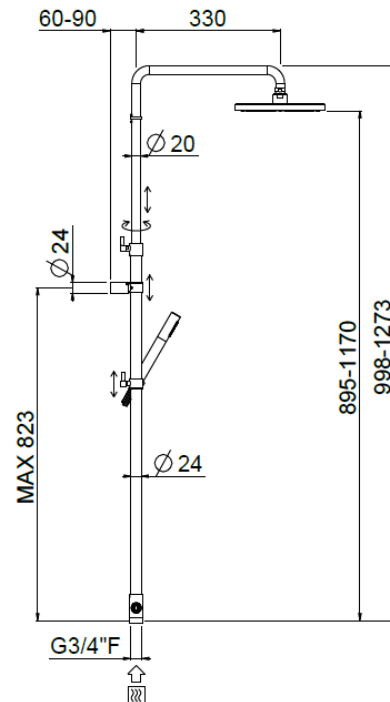

TECHNICAL DRAWING