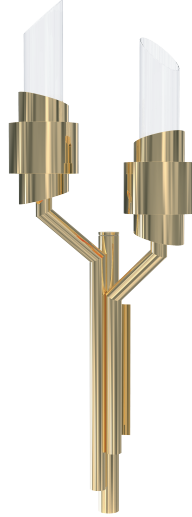

CABINETS & BOOKCASES

TYCHO | torch small wall left

DIMENSIONS

Height: 94cm | 37"
Length: 34cm | 13,4"
Depth: 20cm | 7,9"

MATERIALS

Body: Brass & Crystal Glass

STANDARD FINISHES

Body: Gold plated