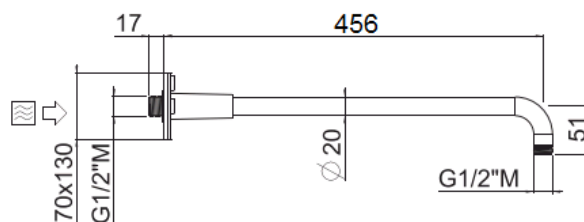

TECHNICAL DRAWING

SPARE PARTS

FINISHINGS