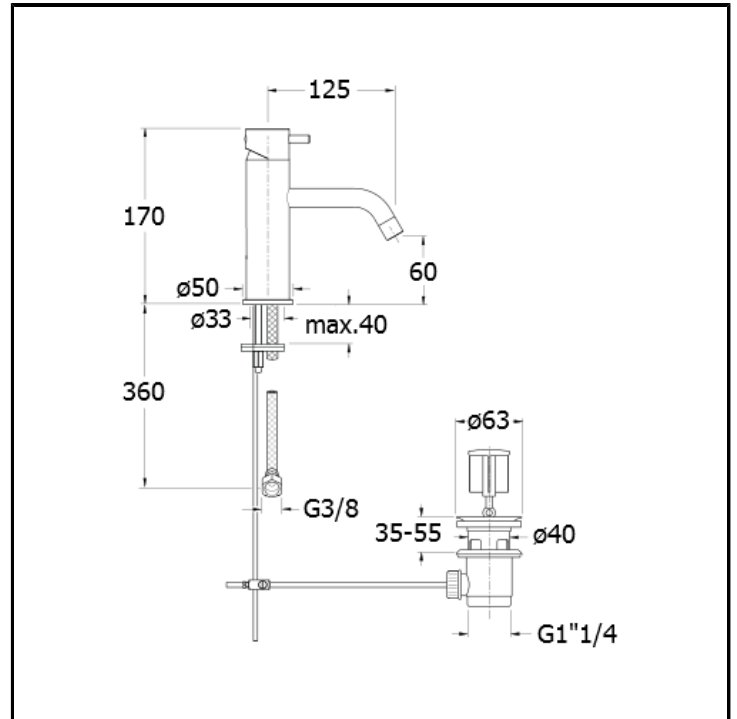

Basin mixer REGULAR with 1"1/4 pop up waste

FINITURE

- White matt
- Chrome
- Polished black chrome
- Brushed black chrome
- Polished metallic
- Brushed metallic
- Black matt
- Yellow gold oro
- PVD polished rose gold
- PVD brushed rose gold
- Brushed old brass

FEATURES (MODEL NAME SIDE)

- Regular

FEATURES FROM TECHNOLOGIES

-
-

COMMAND

- Monocontrol

INSTALLATION

- Top