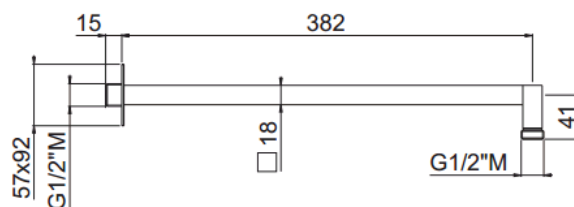

Extreme

Shower arm Extreme L.40cm
20051C40-CR

TECHNICAL INFORMATION

Brass square shower arm 18x18 1/2" mm. Wheelbase 40 cm.
CHROME

FEATURES

PICTURE

TECHNICAL DRAWING

SPARE PARTS