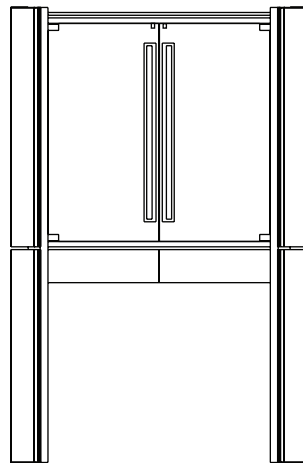

CABINETS & BOOKCASES

ALGERONE | bar cabinet

51cm  
20,1"

172cm  
67,7"

112cm  
44,1"

## DIMENSIONS

Height: 172cm | 67,7"

Length: 112cm | 44,1"

Depth: 51cm | 20,1"