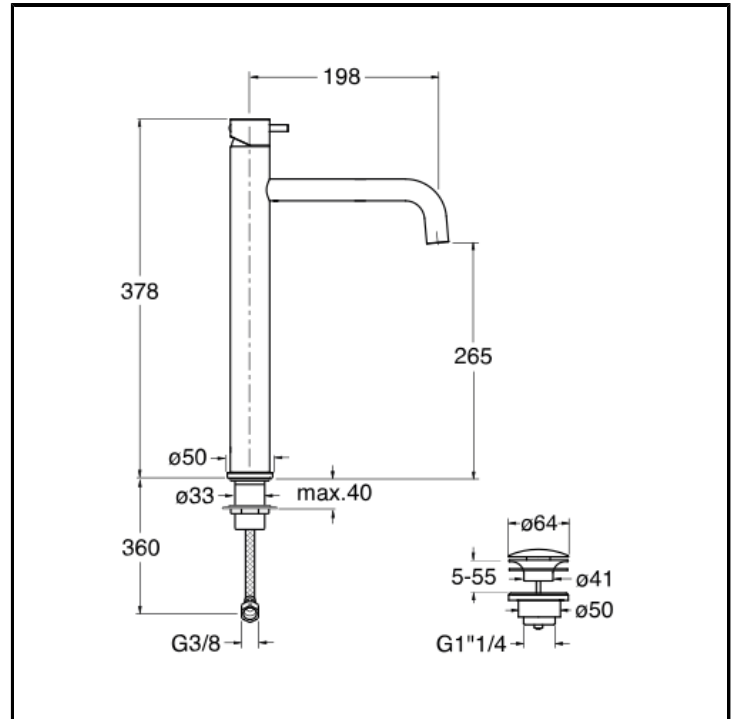

Basin mixer TALL with 1"1/4 Up&Down waste

## FEATURES (MODEL NAME SIDE)

- Tall