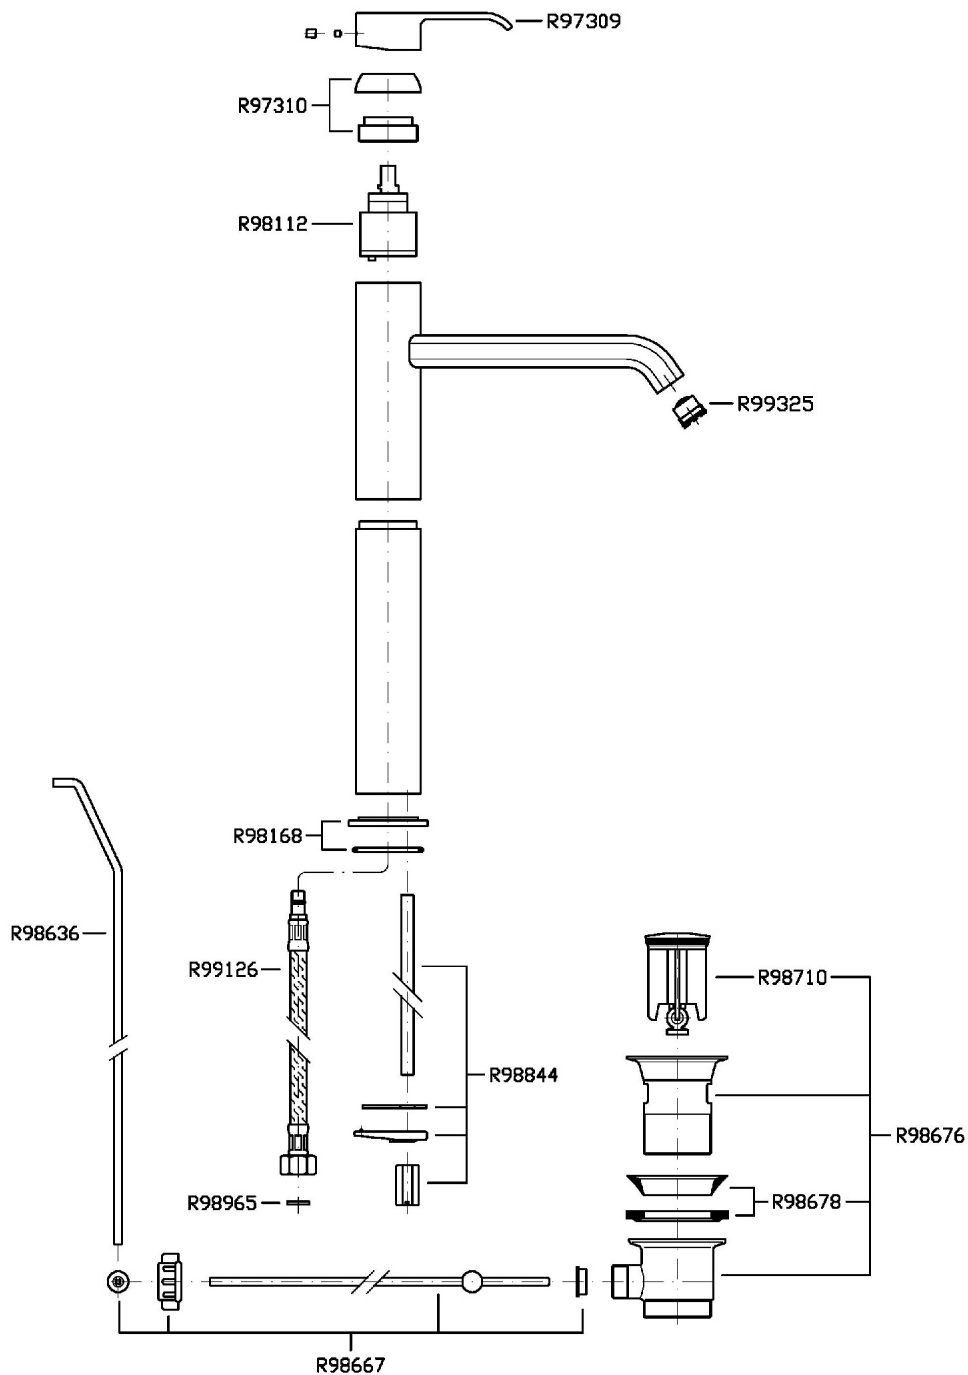

ON

ZON596

Esplosi / Exploded