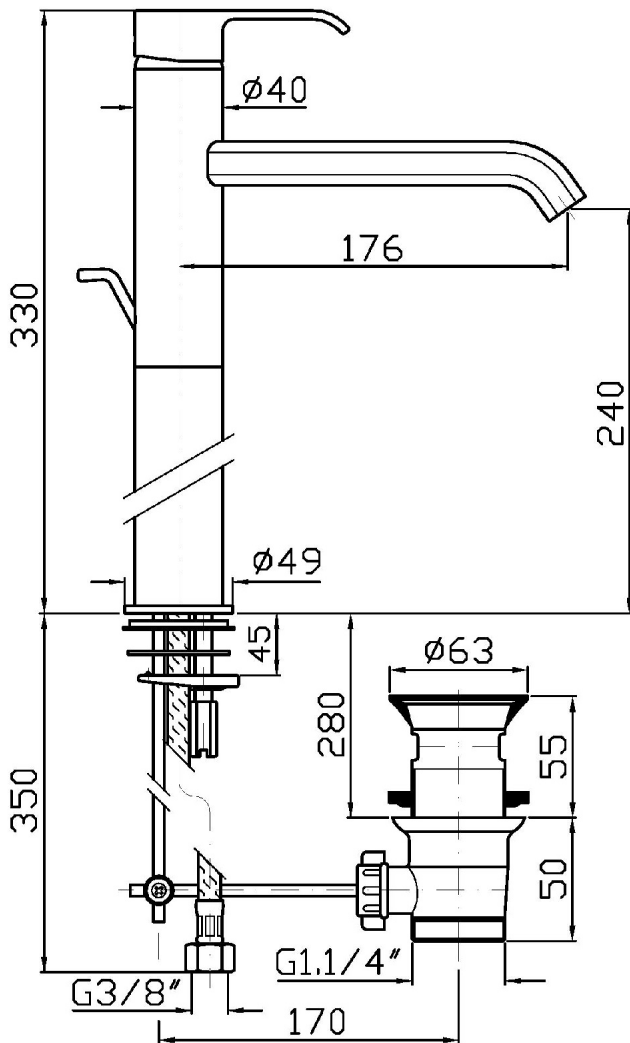

Single lever basin mixer with extended spout, aerator, 1 ¼" pop-up waste, flexible tails.

## ON

ZON596

Disegno Complessivo / Overall Drawing

### ZON596 Pesì e Misure / Weights and Sizes

Peso ( Kg ) Weight ( lb )	3,4 ( Kg )	7,49564 ( lb )
Volume ( dc3 ) - ( in3 )	7,5 ( dc3 )	0,000458 ( in3 )
h ( mm ) - ( in )	90 ( mm )	3,543309 ( in )
L1 ( mm ) - ( in )	250 ( mm )	9,842525 ( in )
L2 ( mm ) - ( in )	333 ( mm )	13,1102433 ( in )