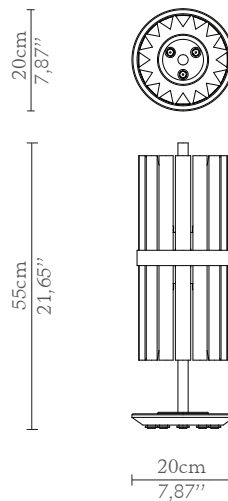

## DIMENSIONS

Height: 55cm | 21,65"

Length: 20cm | 7,87"

Depth: 20cm | 7,87"

## WEIGHT

Aprox: 8kg | 17,04lbs

## PACKAGING

Volume: 0,06m<sup>3</sup> | 2,12ft<sup>3</sup>

Weight: 13kg | 28,66lbs