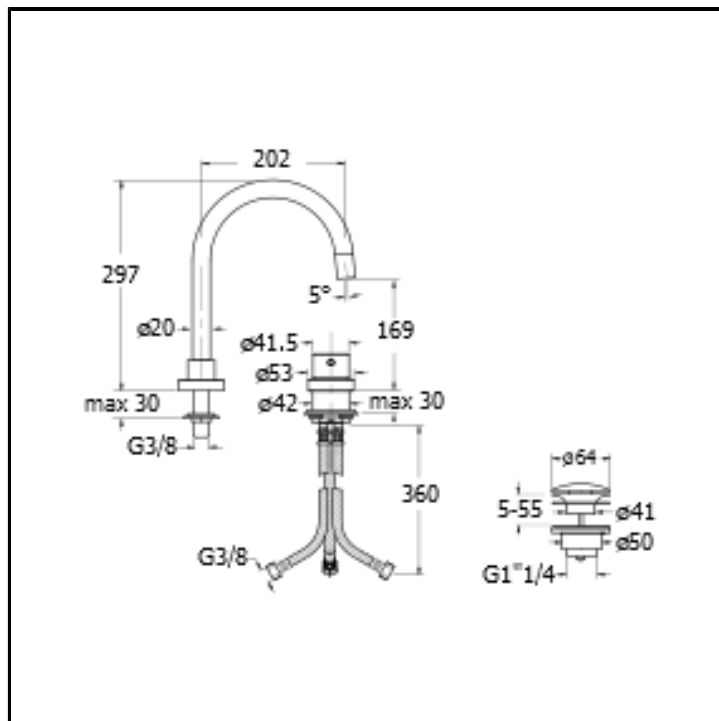

2 hole basin mixer REGULAR with 1"1/4 Up&Down waste

FINITURE

- White matt
- Chrome
- Polished black chrome
- Brushed black chrome
- Polished metallic
- Brushed metallic
- Black matt
- Yellow gold oro
- PVD polished rose gold
- PVD brushed rose gold
- Brushed old brass