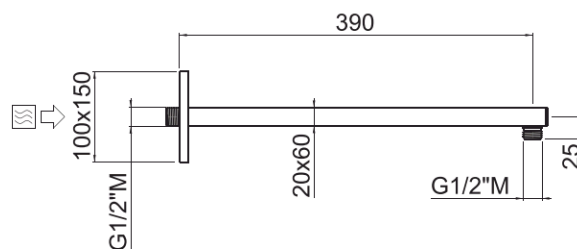

TECHNICAL DRAWING

SPARE PARTS

FINISHINGS