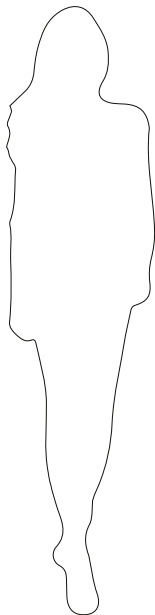

CABINETS & BOOKCASES

ALGERONE | long side table

40cm  
15,75"

45cm  
17,72"

120cm  
47,24"

## DIMENSIONS

Height: 45cm | 17,72"

Length: 120cm | 47,24"

Depth: 40cm | 15,75"