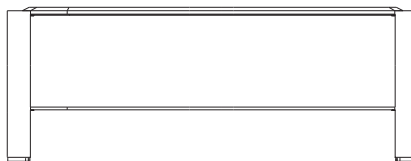

CABINETS & BOOKCASES

ALGERONE | long side table

40cm  
15,75"

45cm  
17,72"

120cm  
47,24"

## DIMENSIONS

Height: 45cm | 17,72"

Length: 120cm | 47,24"

Depth: 40cm | 15,75"