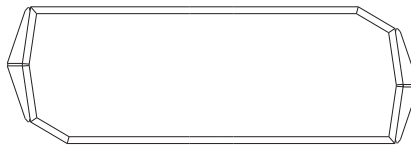

CABINETS & BOOKCASES

ALGERONE | long side table

40cm  
15,75"

45cm  
17,72"

120cm  
47,24"

## DIMENSIONS

Height: 45cm | 17,72"

Length: 120cm | 47,24"

Depth: 40cm | 15,75"