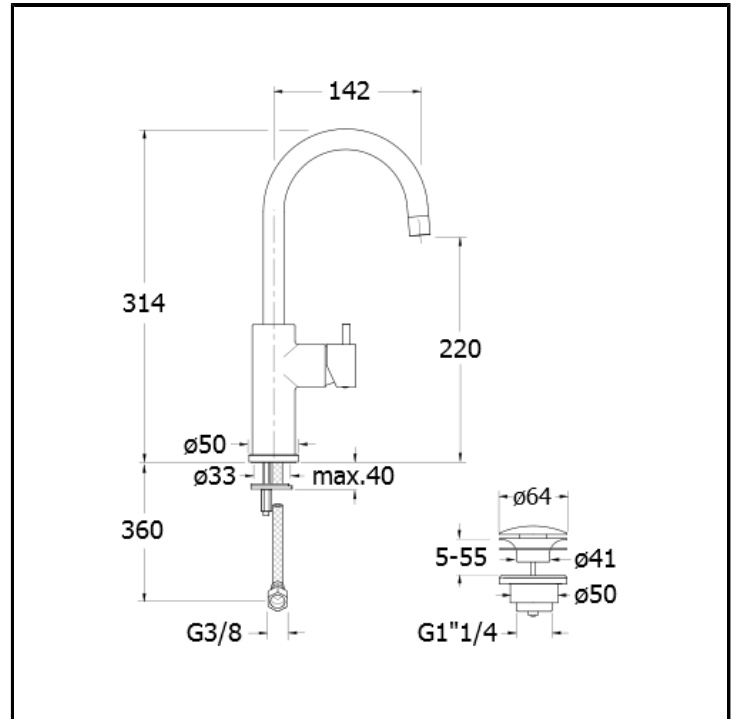

Basin mixer REGULAR with 1"1/4 Up&Down waste