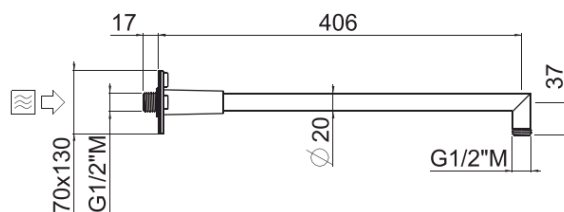

Spigolo with holder

Shower arm Spigolo with holder L.45cm
20040C35-SUP-CR

TECHNICAL INFORMATION

Brass shower arm $\varnothing 20 \frac{1}{2}$ " mm with shower arm holder for shower heads of huge dimensions. Wheelbase 45 cm. CHROME

FEATURES

PICTURE

TECHNICAL DRAWING

SPARE PARTS

FINISHINGS