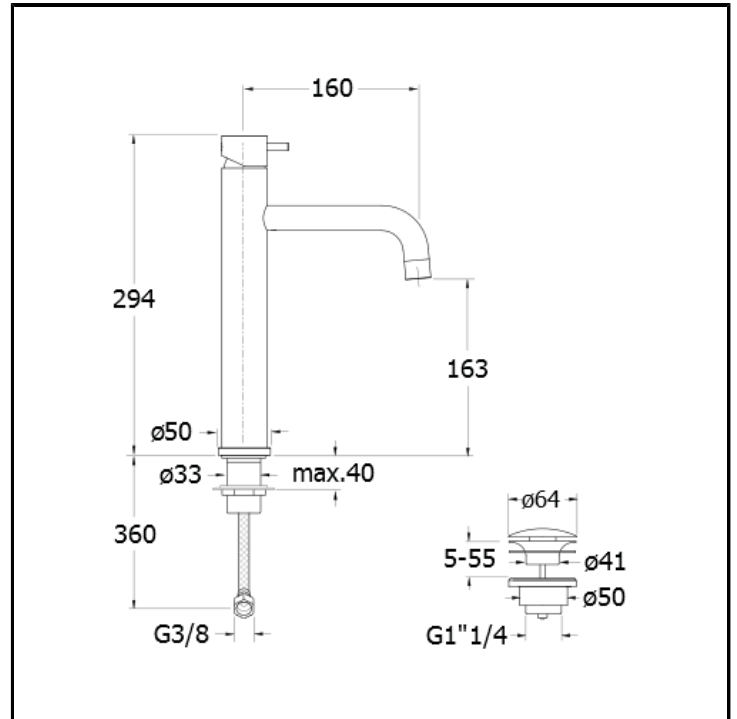

Basin mixer MEDIUM with 1"1/4 Up&Down waste