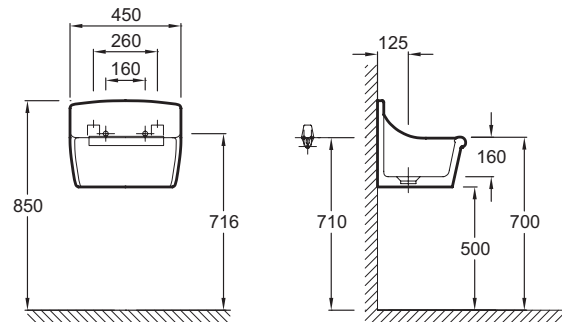

Collection: NORMA

Finish*:

00 - White

Main features:

Features

- DIMENSIONS: 45 x 35 cm
- MATERIAL: Ceramic
- Undrilled version
- WEIGHT: 14.2 kg
- INSTALLATION TYPE: Self-supporting

Technical drawing

Product Specification: Wall-hung slop sink. E1898. Collection: NORMA. DIMENSIONS: 45 x 35 cm. WEIGHT: 14.2 kg. MATERIAL: Ceramic. INSTALLATION TYPE: Self-supporting. Undrilled version.