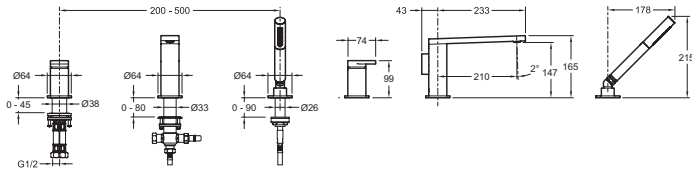

E73078

Collection: COMPOSED

Finish*:

CP - Chrome

Main features:

Features

- MATERIAL: Brass
- NORMS AND REGULATION: ACS : 14ACCLY511
- SPOUT PROJECTION: 210
- HOLE CONFIGURATION: 200 - 500
- INSTALLATION TYPE: 3 holes
- MECHANISM GUARANTEE: 5 years
- HOSE TYPE: Smooth, anti-twist hose
- Side handspray on elbow
- INSTALLATION TYPE: 3 holes
- TYPE: Single-lever
- CONNECTION: With pillar connectors
- WASTE : Without waste
- DIVERTER: Automatic diverter at rear of spout
- DRILLING: Ø special drillings : 1 x 42 mm - 2 x 35 mm
- Anti-scale aerator
- Note: Ø special drillings 1 x 42 mm - 2 x 35 mm.

Consumer benefits

- PVD FINISH: Titanium guaranteed 25 years
- FINISH: Chrome guaranteed 10 years
- MECHANISM-DIVERTER: 5-year guarantee

Technical drawing

Product Specification: Deck-mount bath-shower mixer. E73078. Collection: COMPOSED. MATERIAL: Brass. INSTALLATION TYPE: 3 holes. NORMS AND REGULATION: ACS : 14ACCLY511. TYPE: Single-lever. SPOUT PROJECTION: 210. CONNECTION: With pillar connectors. HOLE CONFIGURATION: 200 - 500. WASTE : Without waste. INSTALLATION TYPE: 3 holes. DIVERTER: Automatic diverter at rear of spout. MECHANISM GUARANTEE: 5 years. DRILLING: Ø special drillings : 1 x 42 mm - 2 x 35 mm. HOSE TYPE: Smooth, anti-twist hose. Anti-scale aerator. Side handspray on elbow. Note: Ø special drillings 1 x 42 mm - 2 x 35 mm..