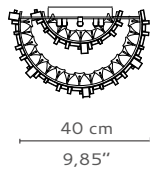

LUXXU

MODERN DESIGN & LIVING

LIGHTING UPHOLSTERY TABLES CONSOLES SIDEBOARDS MIRRORS CABINETS & BOOCASES

EMPIRE | wall

DIMENSIONS

Height: 80cm | 31.5"
Length: 40cm | 15.75"
Depth: 25cm | 9.85"

MATERIALS

Body: Brass & Crystal

STANDARD FINISHES

Body: Gold Plated & Clear Cristal

WEIGHT

Aprox: 14 kg | 31 lbs

BULBS

5 x g9 Halogen Bulbs (40W max)

*USA not included

Voltage: 220-240V

PACKAGING

Volume: 0.20 m³ | 7.06 ft³

Weight: 18kg | 39.68 lbs