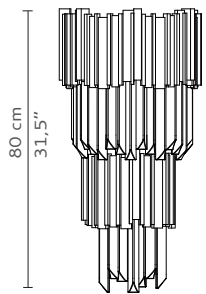

LUXXU

MODERN DESIGN & LIVING

LIGHTING UPHOLSTERY TABLES CONSOLES SIDEBOARDS MIRRORS CABINETS & BOOCASES

EMPIRE | wall

DIMENSIONS

Height: 80cm | 31.5"
Length: 40cm | 15.75"
Depth: 25cm | 9.85"

MATERIALS

Body: Brass & Crystal

STANDARD FINISHES

Body: Gold Plated & Clear Cristal

WEIGHT

Aprox: 14 kg | 31 lbs

BULBS

5 x g9 Halogen Bulbs (40W max)

*USA not included

Voltage: 220-240V

PACKAGING

Volume: 0.20 m³ | 7.06 ft³

Weight: 18kg | 39.68 lbs