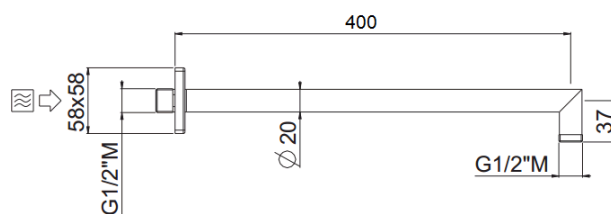

Spigolo

Shower arm Spigolo L.35cm with square rosette
20040C40-CR

TECHNICAL INFORMATION

Brass shower arm $\varnothing 20 \frac{1}{2}$ " mm with square rosette. Wheelbase 40 cm. CHROME

FEATURES

PICTURE

TECHNICAL DRAWING