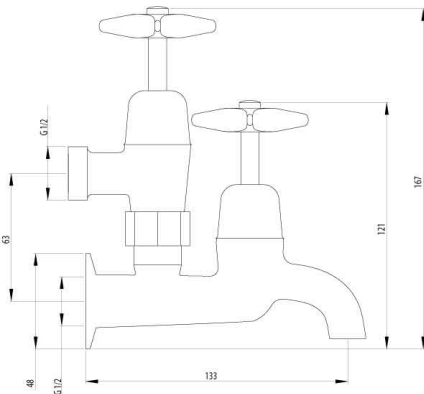

KOWHAI WASHING MACHINE COMBINATION SET

CONSTRUCTION: Brass body

CLASSIFICATION: Suitable for **all pressure** systems

INLET CONNECTIONS: 1/2" BSP Female

OUTLET CONNECTIONS: 3/4" BSP Male

WORKING PRESSURE: 10 - 500kPa

DIMENSIONS FOR FITTING: See installation guide

OPERATING TEMPERATURE: 5 °C - 80 °C

- Solid metal handle
- Standard 15mm headworks
- o star WELS rated on mains pressure (28.0 l/pm)
- 2 star WELS rated on low pressure (11.0 l/pm)