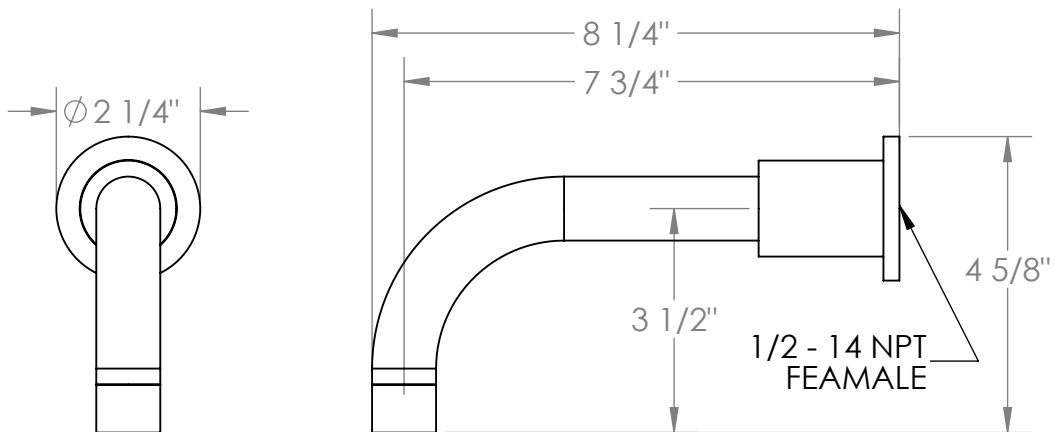

# 70-WBS-RNK8

Wall Mounted Bath Spout

Meets the applicable requirements of ASME A112.18.1-2005/CSA B125.1-05, entitled "Plumbing Supply Fittings"