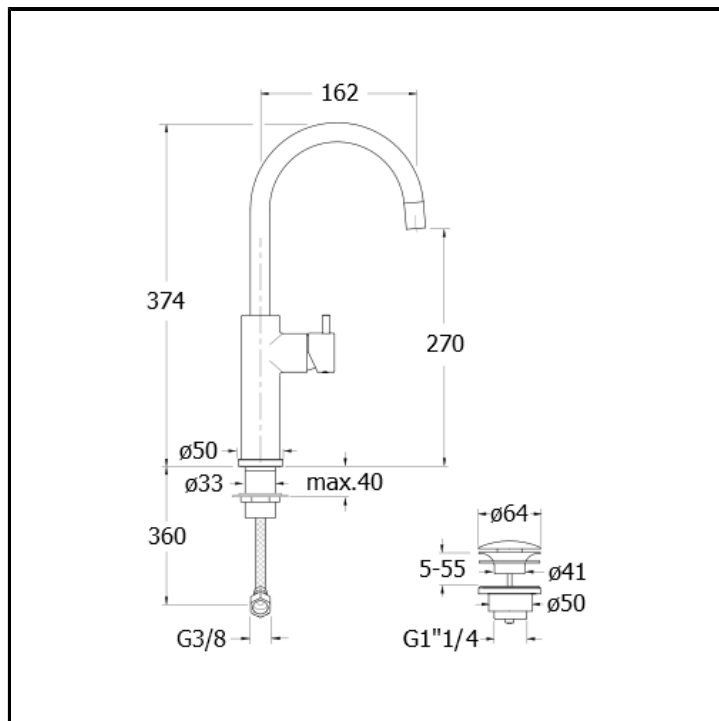

Basin mixer MEDIUM with 1"1/4 Up&Down waste

FINITURE

- White matt
- Chrome
- Polished black chrome
- Brushed black chrome
- Polished metallic
- Brushed metallic
- Black matt
- Yellow gold oro
- PVD polished rose gold
- PVD brushed rose gold
- Brushed old brass

FEATURES (MODEL NAME SIDE)

- Medium

FEATURES FROM TECHNOLOGIES

-
-

COMMAND

- Monocontrol

INSTALLATION

- Top