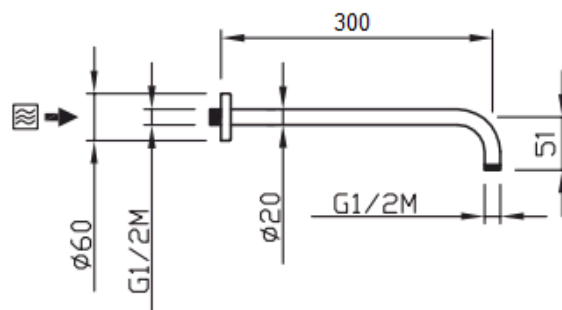

Tondo

Shower arm Tondo Ø20 L.30cm
20020C30-CR

TECHNICAL INFORMATION

Brass shower arm Ø 20 1/2" mm with round rosette. Wheelbase 30 cm. CHROME

FEATURES

PICTURE

TECHNICAL DRAWING

SPARE PARTS