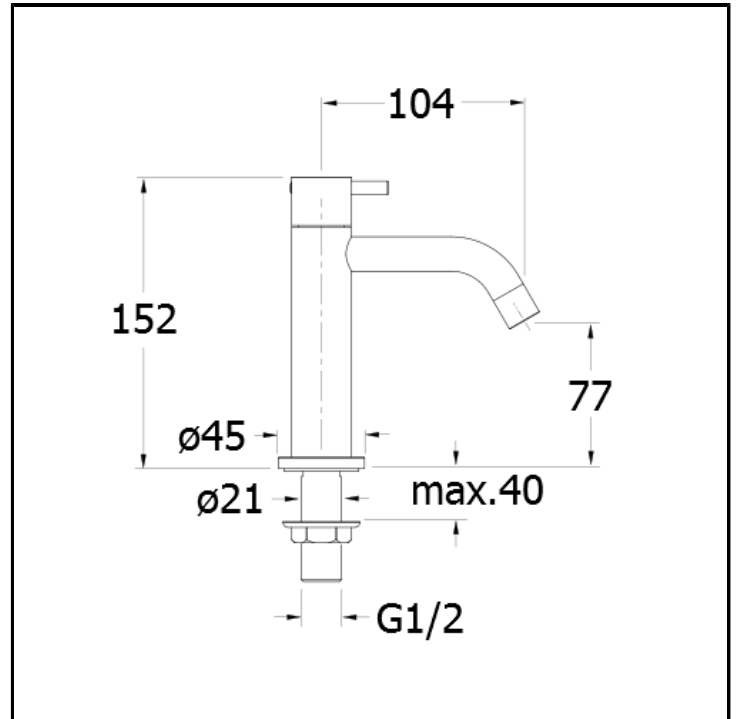

1/2" "cold water" tap

FINITURE

- White matt
- Chrome
- Polished black chrome
- Brushed black chrome
- Polished metallic
- Brushed metallic
- Black matt
- Yellow gold oro
- PVD polished rose gold
- PVD brushed rose gold
- Brushed old brass