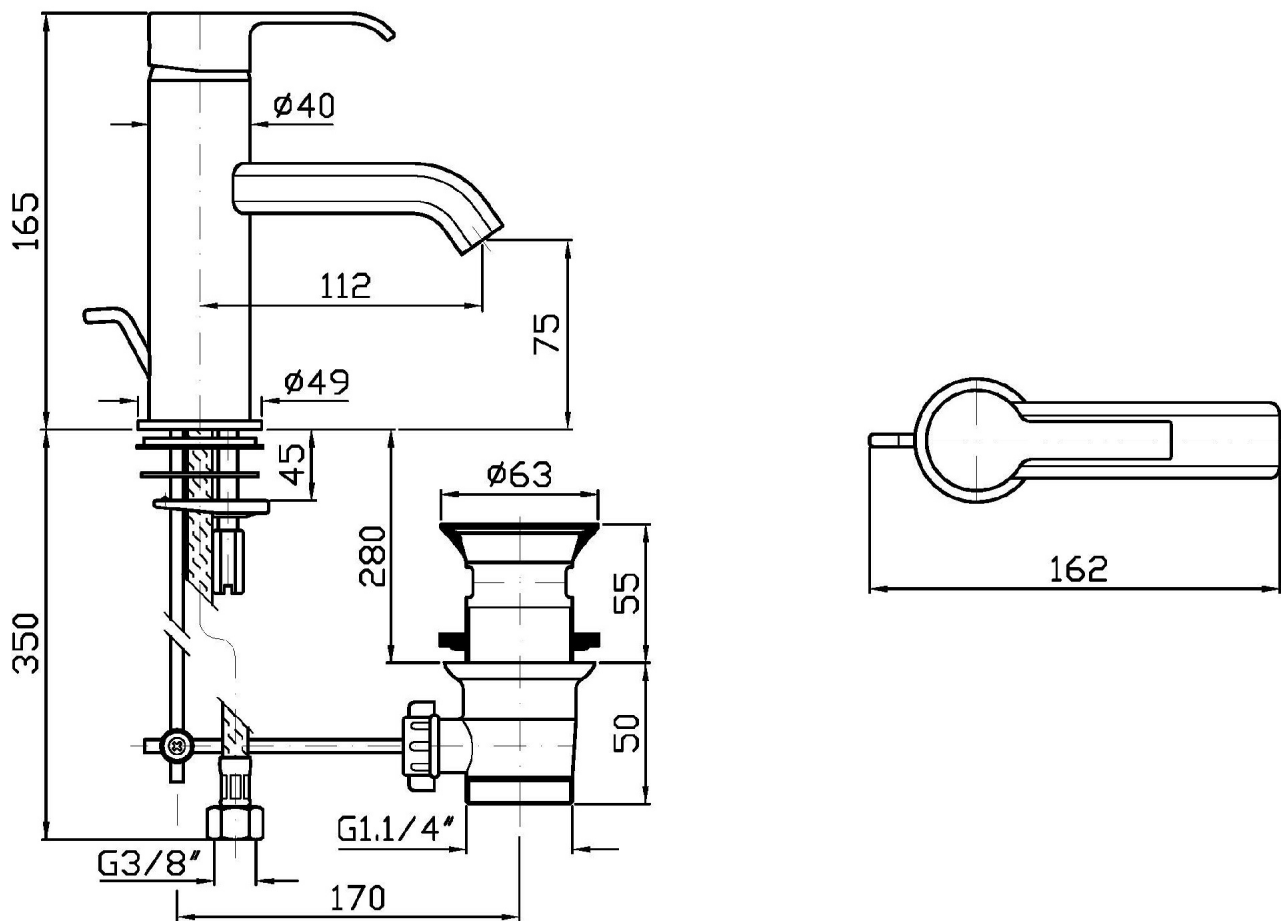

## ON

ZON595

Disegno Complessivo / Overall Drawing

### ZON595 Pesì e Misure / Weights and Sizes

Peso ( Kg ) Weight ( lb )	2,2 ( Kg )	4,85012 ( lb )
Volume ( dc3 ) - ( in3 )	4,05 ( dc3 )	0,000247 ( in3 )
h ( mm ) - ( in )	70 ( mm )	2,755907 ( in )
L1 ( mm ) - ( in )	150 ( mm )	5,905515 ( in )
L2 ( mm ) - ( in )	385 ( mm )	15,1574885 ( in )