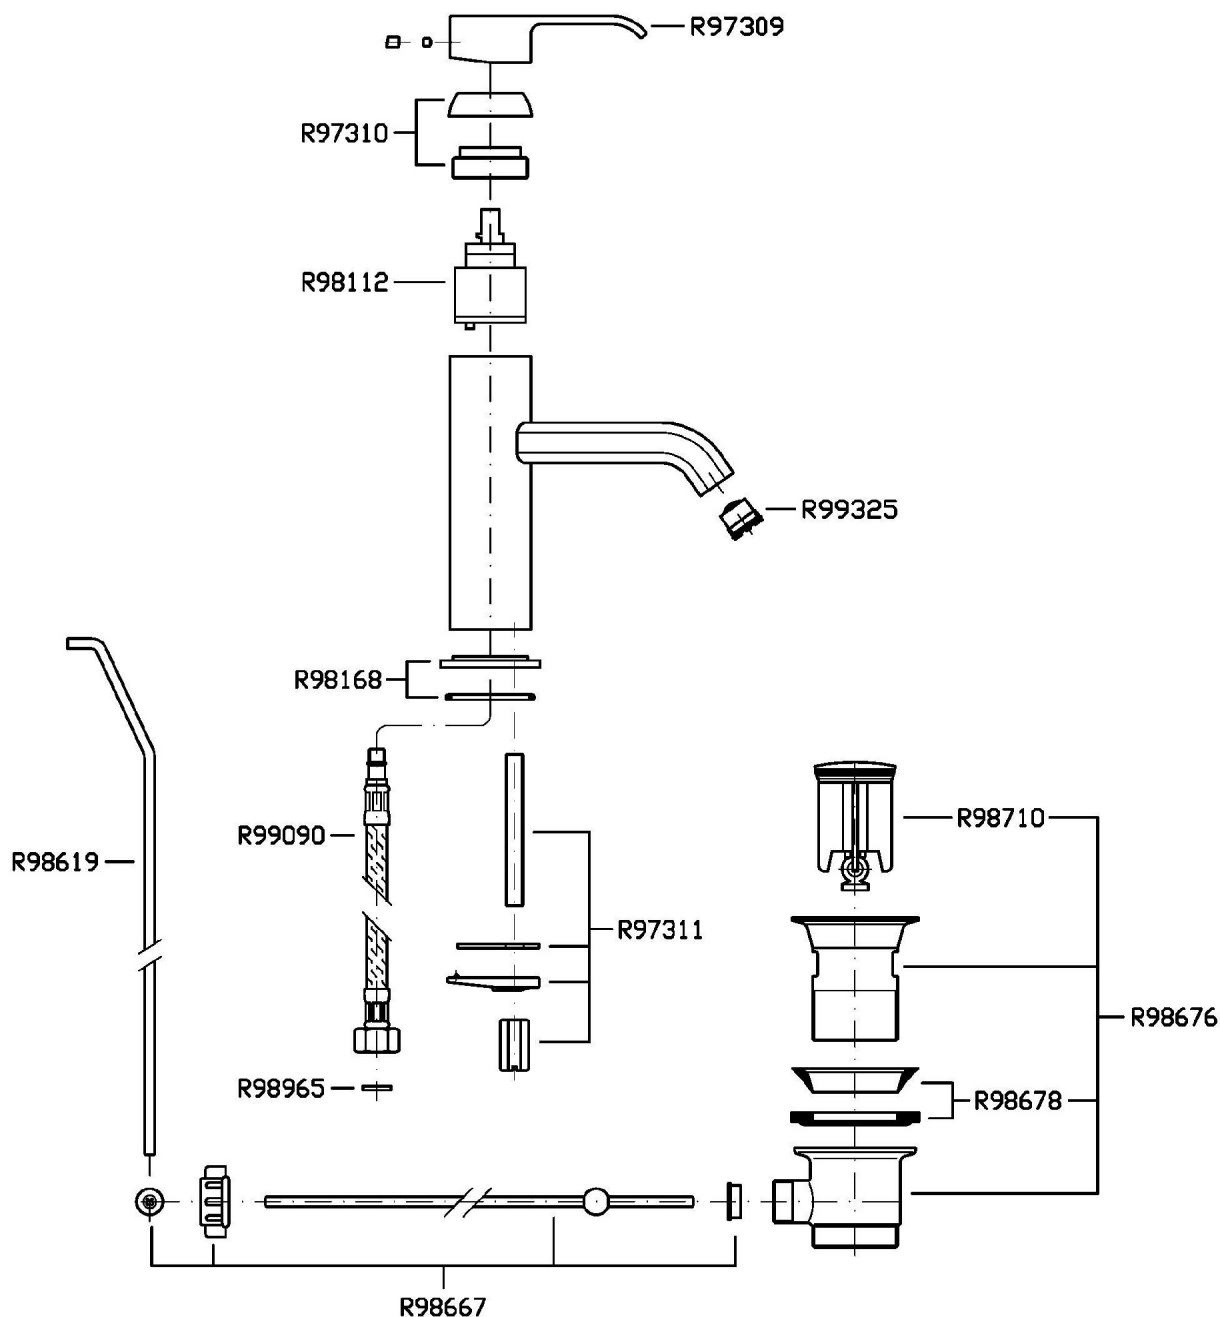

ON

ZON595

Esplosi / Exploded