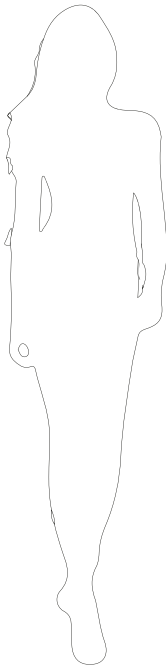

LUXXU

MODERN DESIGN & LIVING

EMPIRE 80 | suspension

DIMENSIONS

Cord Height: Adjustable with 200cm | 78,74"

Height: 40cm | 15,7"

Diameter: 80cm | 31,49"

MATERIALS

Body: Brass & Crystal Glass

STANDARD FINISHES

Body: Gold plated

WEIGHT

Aprox: 50kg | 110lbs

BULBS

24x g9 Bulbs (40W max)*USA not included
Voltage: 220-240V

PACKAGING

Volume: 0,4 m³ | 14,1 ft³
Weight: 61kg | 134lbs