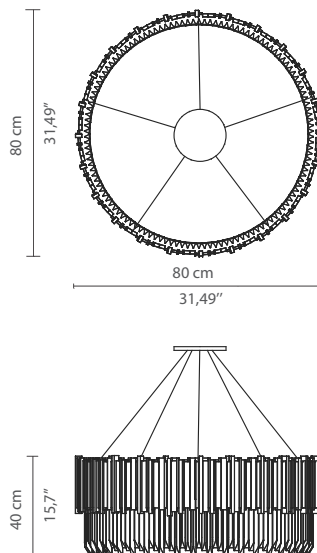

LUXXU

MODERN DESIGN & LIVING

EMPIRE 80 | suspension

DIMENSIONS

Cord Height: Adjustable with 200cm | 78,74"

Height: 40cm | 15,7"

Diameter: 80cm | 31,49"

MATERIALS

Body: Brass & Crystal Glass

STANDARD FINISHES

Body: Gold plated

WEIGHT

Aprox: 50kg | 110lbs

BULBS

24x g9 Bulbs (40W max)*USA not included
Voltage: 220-240V

PACKAGING

Volume: 0,4 m³ | 14,1 ft³
Weight: 61kg | 134lbs