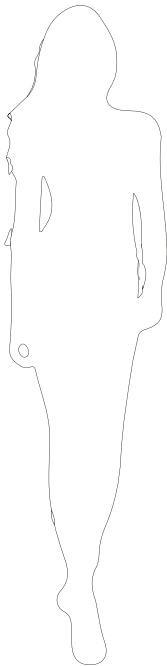

# LUXXU

MODERN DESIGN & LIVING

EMPIRE 60 | suspension

## DIMENSIONS

Cord Height: Adjustable with 200cm | 78,74"

Height: 40cm | 15,7"

Diameter: 60cm | 23,62"

## MATERIALS

Body: Brass & Crystal Glass

## WEIGHT

Aprox: 40kg | 110lbs