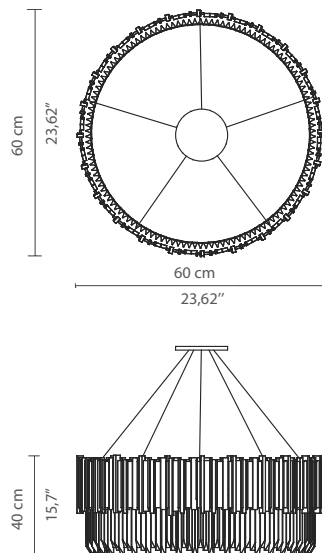

## DIMENSIONS

Cord Height: Adjustable with 200cm | 78,74"

Height: 40cm | 15,7"

Diameter: 60cm | 23,62"

## WEIGHT

Aprox: 40kg | 110lbs

## PACKAGING

Volume: 0,3m<sup>3</sup> | 10,6 ft<sup>3</sup>  
Weight: 51kg | 112,4lbs