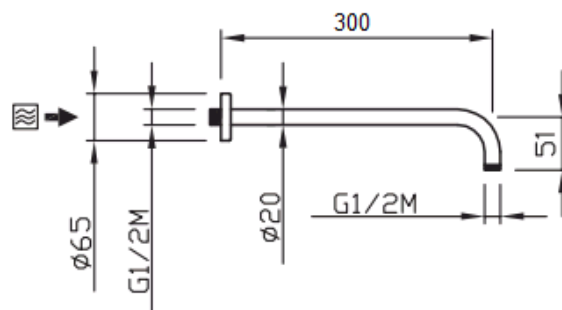

TECHNICAL DRAWING

SPARE PARTS

FINISHINGS