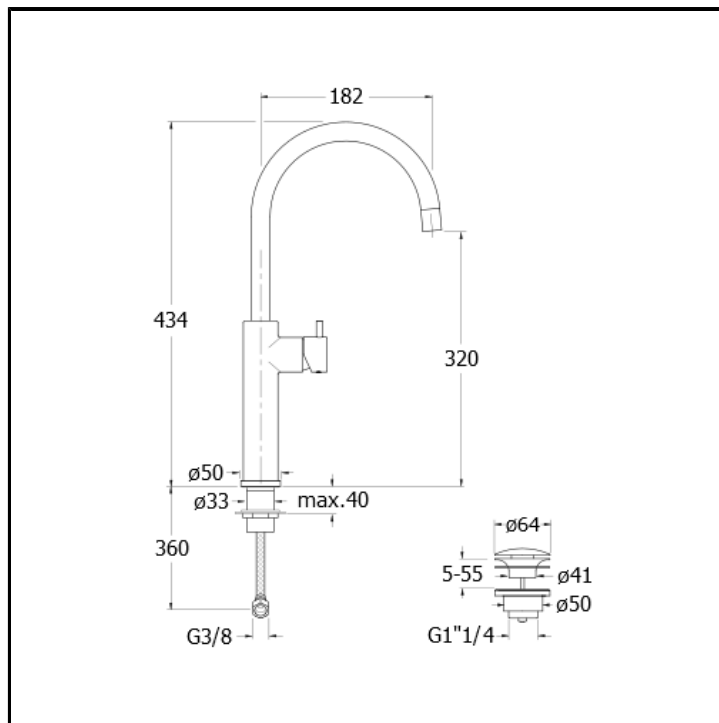

Basin mixer TALL with 1"1/4 Up&Down waste

FINITURE

- White matt
- Chrome
- Polished black chrome
- Brushed black chrome
- Polished metallic
- Brushed metallic
- Black matt
- Yellow gold oro
- PVD polished rose gold
- PVD brushed rose gold
- Brushed old brass

FEATURES (MODEL NAME SIDE)

- Tall

FEATURES FROM TECHNOLOGIES

-
-

COMMAND

- Monocontrol

INSTALLATION

- Top