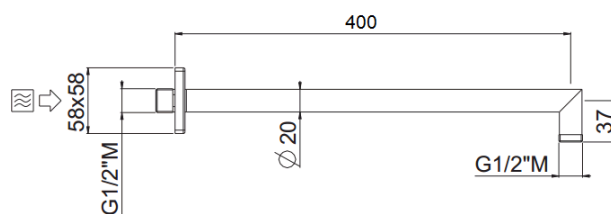

Spigolo

Shower arm Spigolo L.35cm with round rosette
20040C40-CR (0001)

TECHNICAL INFORMATION

Brass shower arm $\varnothing 20 \frac{1}{2}$ " mm with round rosette. Wheelbase 40 cm. CHROME

FEATURES

PICTURE

TECHNICAL DRAWING

SPARE PARTS

FINISHINGS