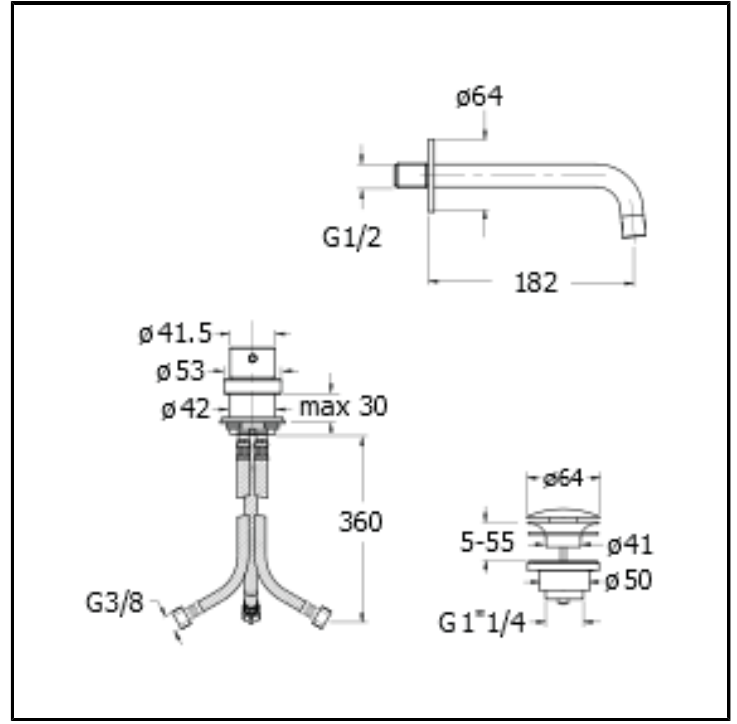

Basin mixer REGULAR with wall mounted spout and 1"1/4 Up&Down waste

FINITURE

- White matt
- Chrome
- Polished black chrome
- Brushed black chrome
- Polished metallic
- Brushed metallic
- Black matt
- Yellow gold oro
- PVD polished rose gold
- PVD brushed rose gold
- Brushed old brass

FEATURES (MODEL NAME SIDE)

- Regular

FEATURES FROM TECHNOLOGIES

-
-

COMMAND

- Monocontrol

INSTALLATION

- Wall