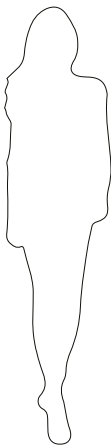

CABINETS & BOOKCASES

EMPIRE II | suspension

DIMENSIONS

Cord Height: Adjustable with
200cm | 78,74''

Height: 77cm | 30,31''
Diameter: 107cm | 42,13''

MATERIALS

Body: Brass & Crystal Glass

STANDARD FINISHES

Body: Gold plated

WEIGHT

Aprox: 133kg | 293,21lbs

BULBS

32x g9 Halogen Bulbs (40W
max)*USA not included
Voltage: 220-240V

PACKAGING

Volume: 1,3m³ | 46 ft³
Weight: 143kg | 315,26lbs