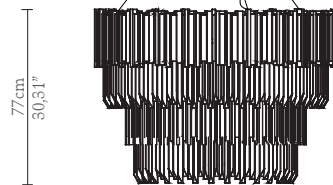

CABINETS & BOOKCASES

EMPIRE II | suspension

DIMENSIONS

Cord Height: Adjustable with
200cm | 78,74''

Height: 77cm | 30,31''
Diameter: 107cm | 42,13''

MATERIALS

Body: Brass & Crystal Glass

STANDARD FINISHES

Body: Gold plated

WEIGHT

Aprox: 133kg | 293,21lbs

BULBS

32x g9 Halogen Bulbs (40W
max)*USA not included
Voltage: 220-240V

PACKAGING

Volume: 1,3m³ | 46 ft³
Weight: 143kg | 315,26lbs