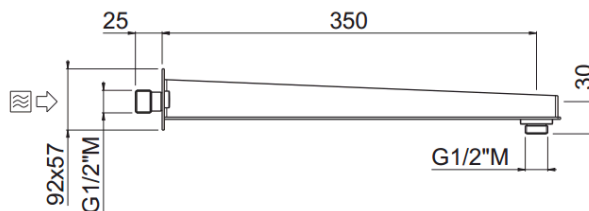

TECHNICAL DRAWING

SPARE PARTS

FINISHINGS