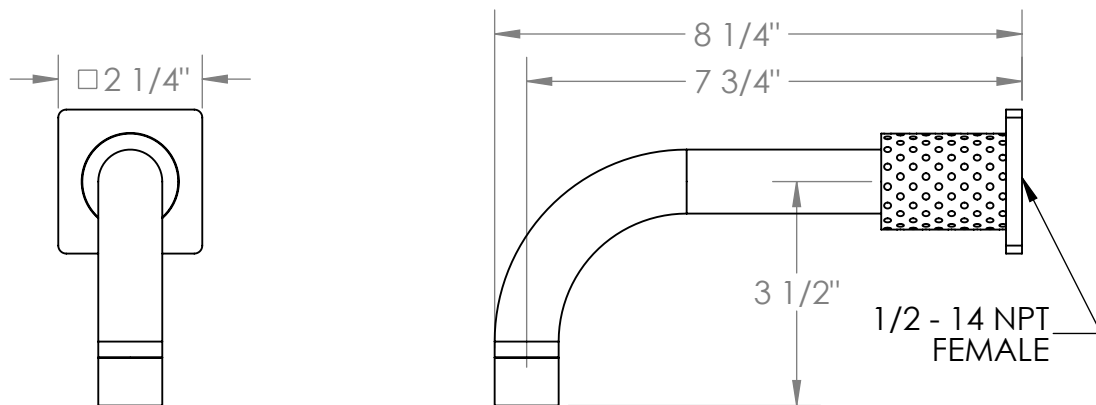

71-WBS-LLP5

Wall Mounted Bath Spout

Meets the applicable requirements of ASME A112.18.1-2005/CSA B125.1-05, entitled "Plumbing Supply Fittings"

WATERMARK DESIGNS 9/11/2019

350 Dewitt Ave Brooklyn NY 11207 USA T 718 257 2800 F 718 257 2144 info@watermark-designs.com