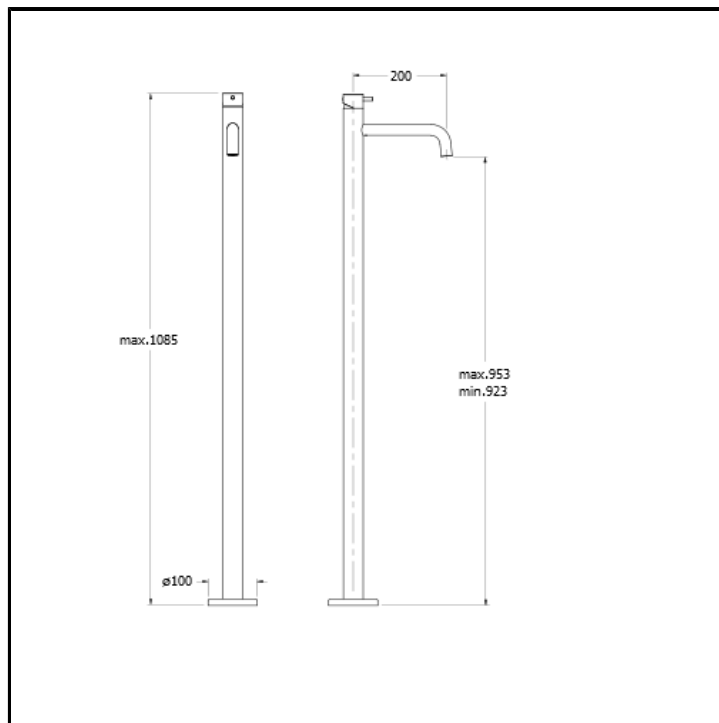

Floor mounted basin mixer external parts for CRICS290 with 1"1/4 Up&Down waste

FINITURE

- White matt
- Chrome
- Polished black chrome
- Brushed black chrome
- Polished metallic
- Brushed metallic
- Black matt
- Yellow gold oro
- PVD polished rose gold
- PVD brushed rose gold
- Brushed old brass