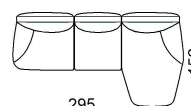

L 157 H91 D127 SH43 SD57	L 125 H91 D146 SH43 SD108	L 125 H91 D146 SH43 SD108	L 91 H43 D91 SH- SD-	L - H- D- SH- SD-	L - H- D- SH- SD-
O20	071	072	560	X41	V14
special corner	rhf end corner	lhs end corner	big ottoman	120 + 130 + 410	120 + 130 + 071