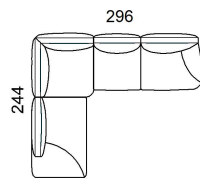

L - H- D- SH- SD-	L - H- D- SH- SD-	L - H- D- SH- SD-
V15	V16	V17
120 + 000 + 130 + 410	147 + 000 + 130 + 110 + 560	147 + 040 + 130 + 110

↓ fold following the dotted line ↓