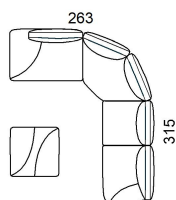

L - H- D- SH- SD-	L - H- D- SH- SD-	L - H- D- SH- SD-
V15	V16	V17
120 + 000 + 130 + 410	147 + 000 + 130 + 110 + 560	147 + 040 + 130 + 110

↓ fold following the dotted line ↓