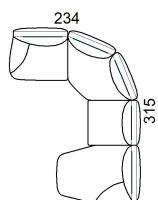

L - H- D- SH- SD-	L - H- D- SH- SD-	L - H- D- SH- SD-
V15	V16	V17
120 + 000 + 130 + 410	147 + 000 + 130 + 110 + 560	147 + 040 + 130 + 110

↓ fold following the dotted line ↓