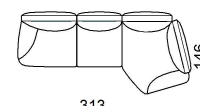

L 157 H91 D127 SH43 SD57	L 125 H91 D146 SH43 SD108	L 125 H91 D146 SH43 SD108	L 91 H43 D91 SH- SD-	L - H- D- SH- SD-	L - H- D- SH- SD-
O20	071	072	560	X41	V14
special corner	rhf end corner	lhs end corner	big ottoman	120 + 130 + 410	120 + 130 + 071