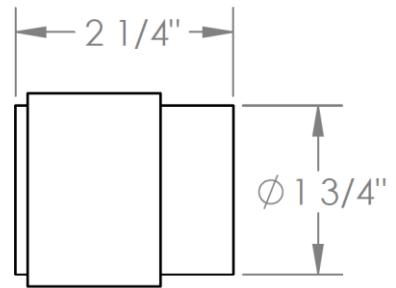

27-WTR2-CL16

Wall Mounted 2-Valve Shower Trim
Includes Alignment Kit
Requires SS-506 concealed rough

WATERMARK DESIGNS 12/17/2018