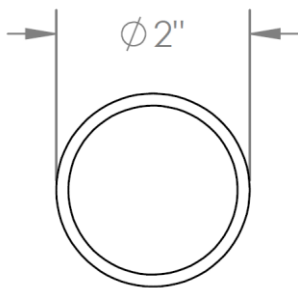

27-WTR2-CL16

Wall Mounted 2-Valve Shower Trim
Includes Alignment Kit
Requires SS-506 concealed rough

WATERMARK DESIGNS 12/17/2018