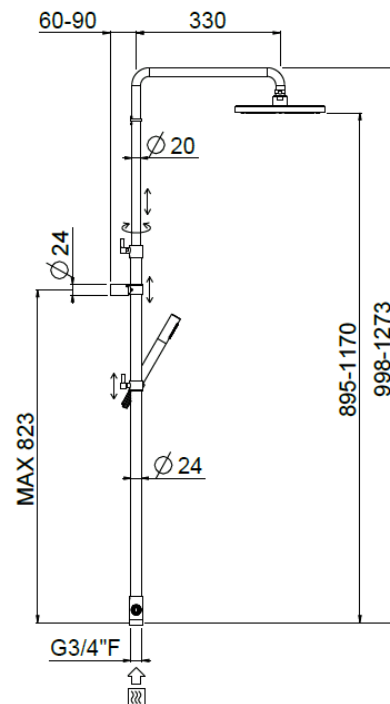

# Bridge telescopic 3/4" connection

Bridge telescopic 3/4" connection, MySlim inspectable shower head  
**31675-CR**

## TECHNICAL INFORMATION

Bridge turning shower column with adjustable mounting with articulated shower holder, 3/4" connection, adjustable upper holder and diverter. Non-liming inspectable round ultra-thin shower head Ø300 in chromed stainless steel. ABS non-liming inspectable one jet round shower. PVC smooth double anti-torsion flexible hose cm 150. CHROME

## SPARE PARTS

## TECHNICAL DRAWING