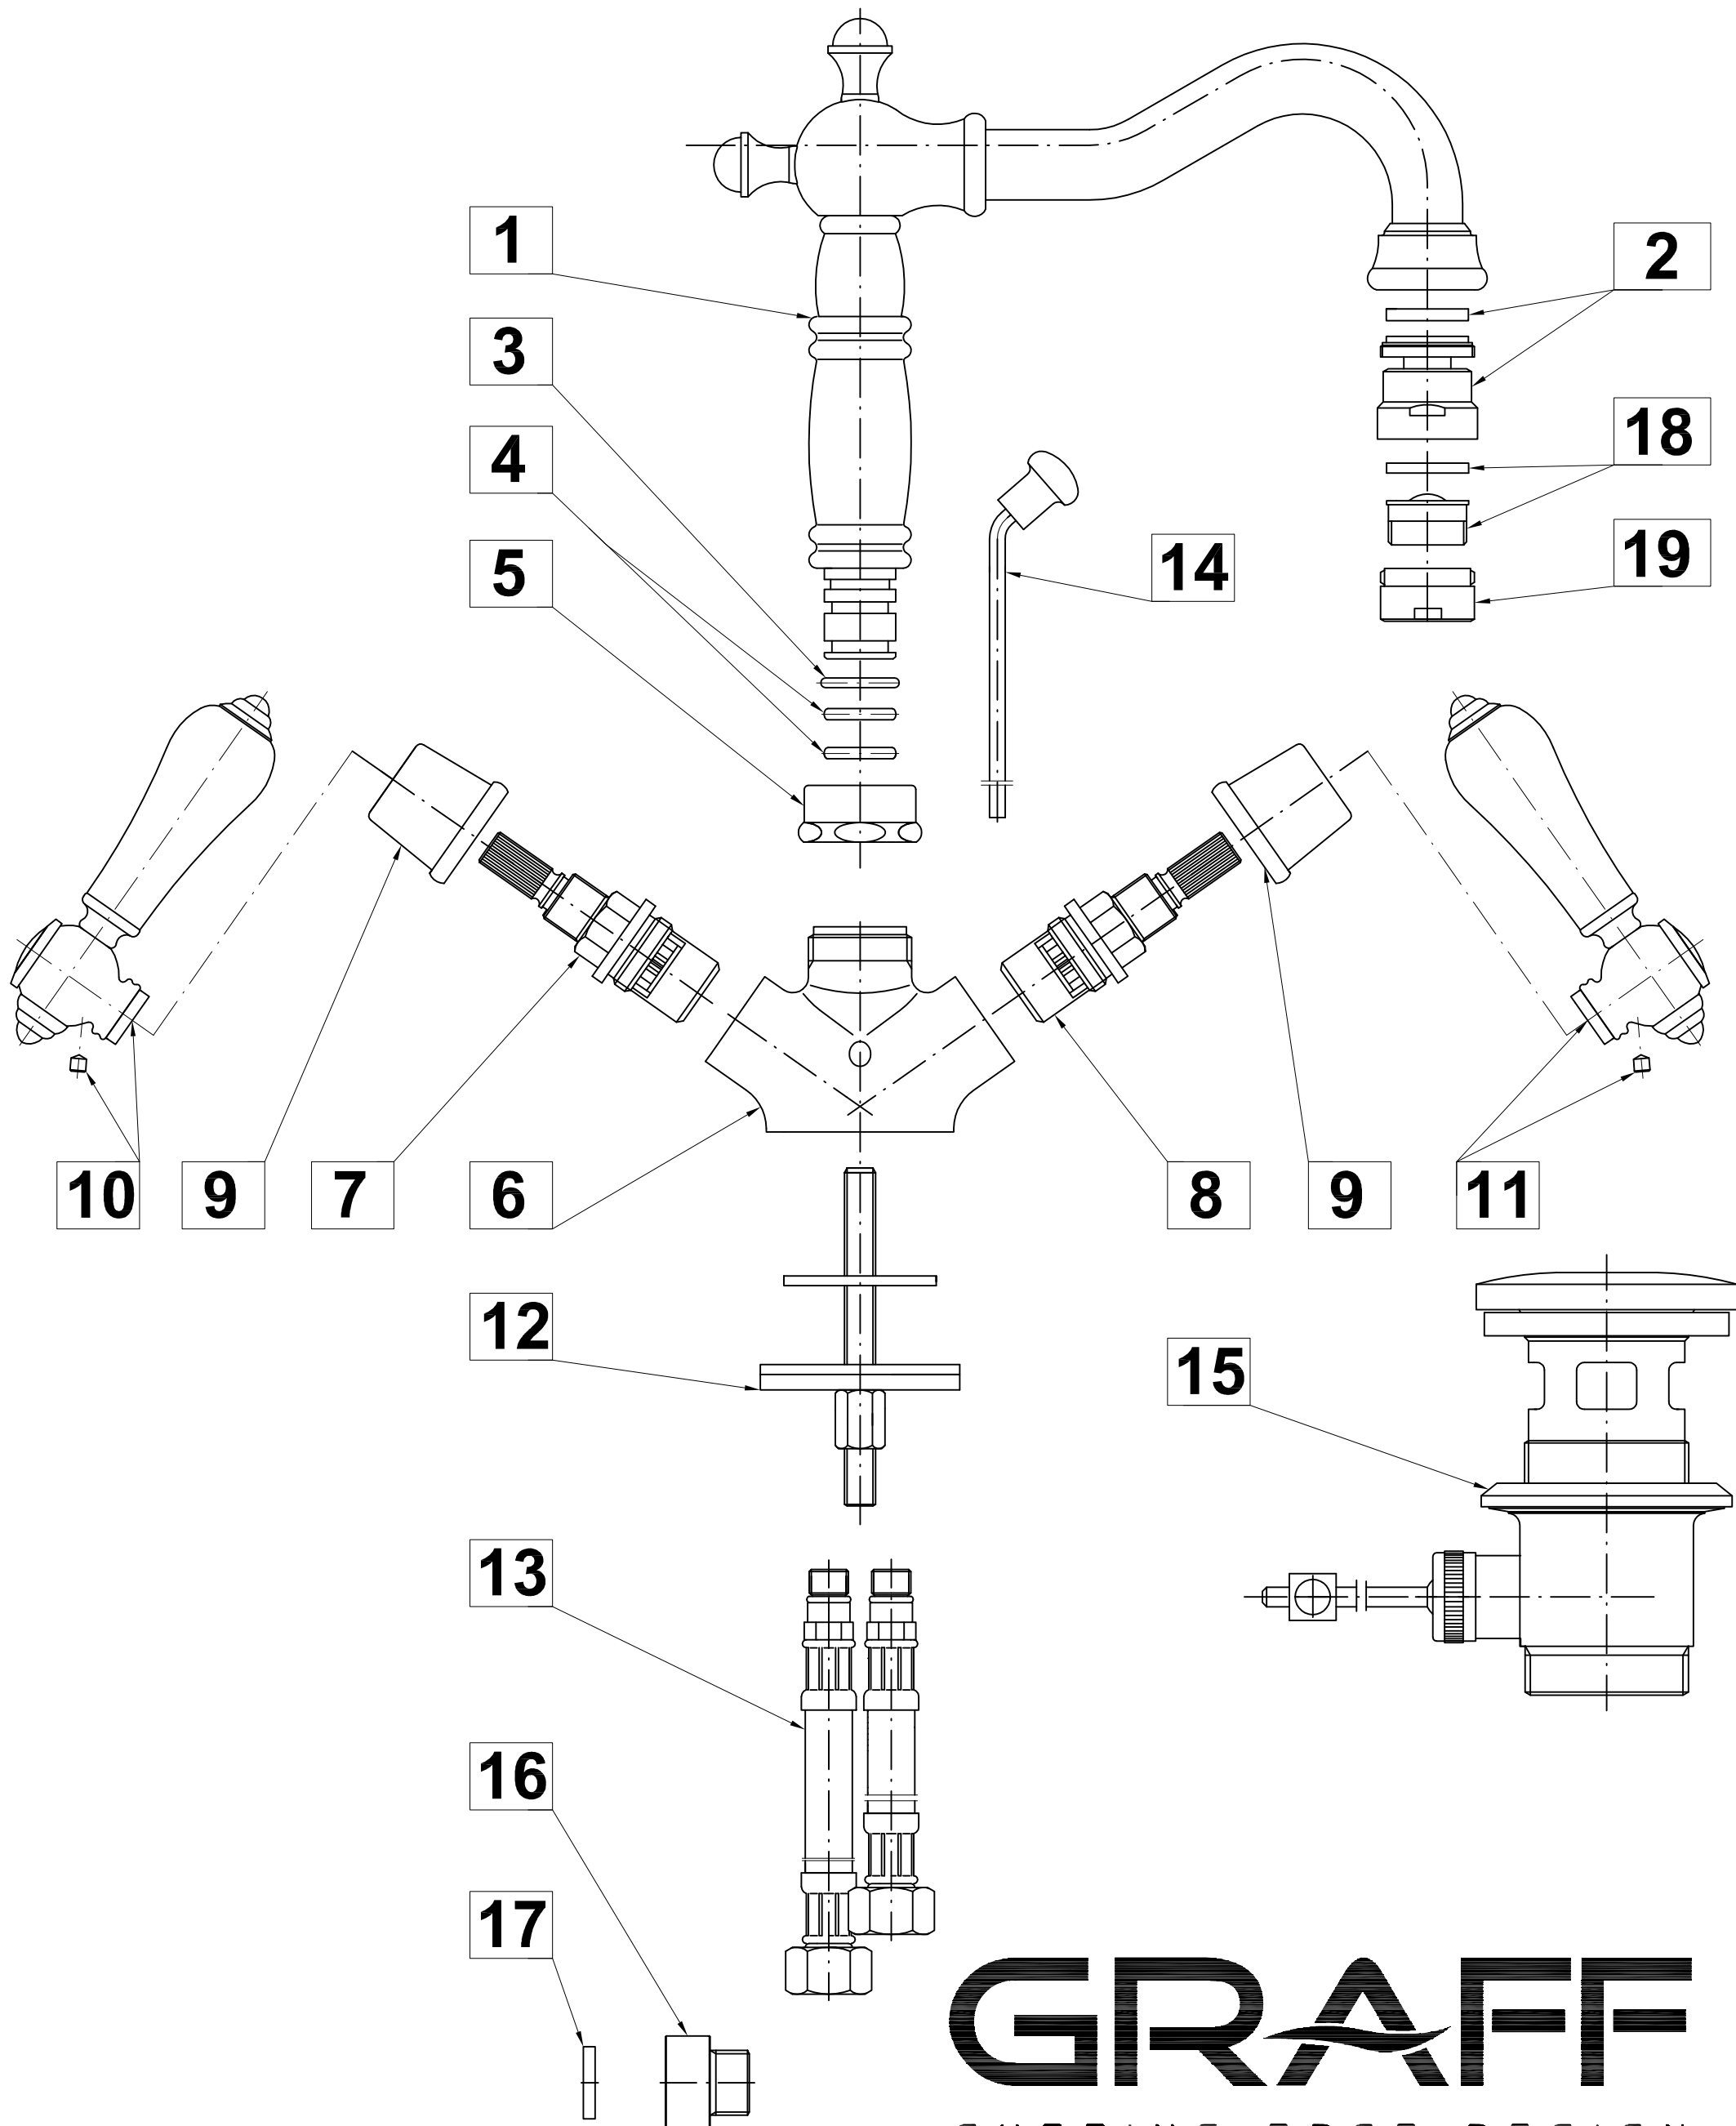

2342800

CANTERBURY Series

GRAFF

CUTTING EDGE DESIGN