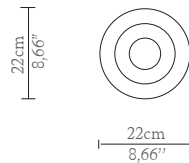

CABINETS & BOOKCASES

PHARO I | floor

DIMENSIONS

Height: 175cm | 68,9"
Diameter: 22cm | 8,66"

MATERIALS

Body: Brass, Marble
& Crystal Glass

STANDARD FINISHES

Body: Gold plated & Carrara
Marble

WEIGHT

Aprox: 60kg | 132,30lbs

BULBS

12x g9 Halogen Bulbs (40W
max)*USA not included
Voltage: 220-240V

PACKAGING

Volume: 0,17m³ | 6,00 ft³
Weight: 65kg | 143,30lbs