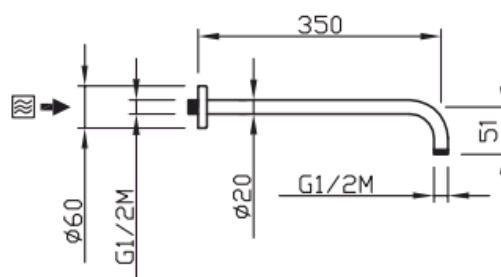

Tondo

Shower arm Tondo Ø20 L.35cm
20020C35-CR

TECHNICAL INFORMATION

Brass shower arm Ø 20 1/2" mm with round rosette. Wheelbase 35 cm. CHROME

FEATURES

PICTURE

TECHNICAL DRAWING

SPARE PARTS