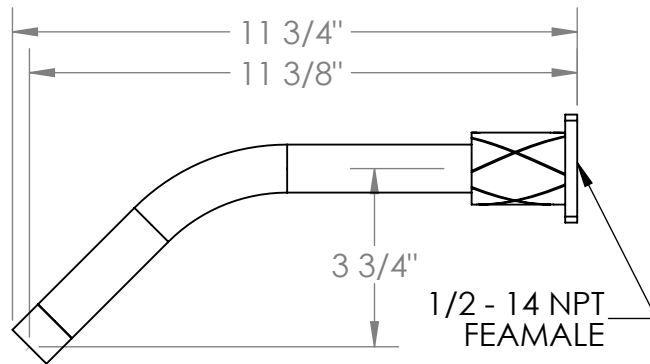

# 71-WBSX-LLD4

Wall Mounted Bath Spout

Meets the applicable requirements of ASME A112.18.1-2005/CSA B125.1-05, entitled "Plumbing Supply Fittings"