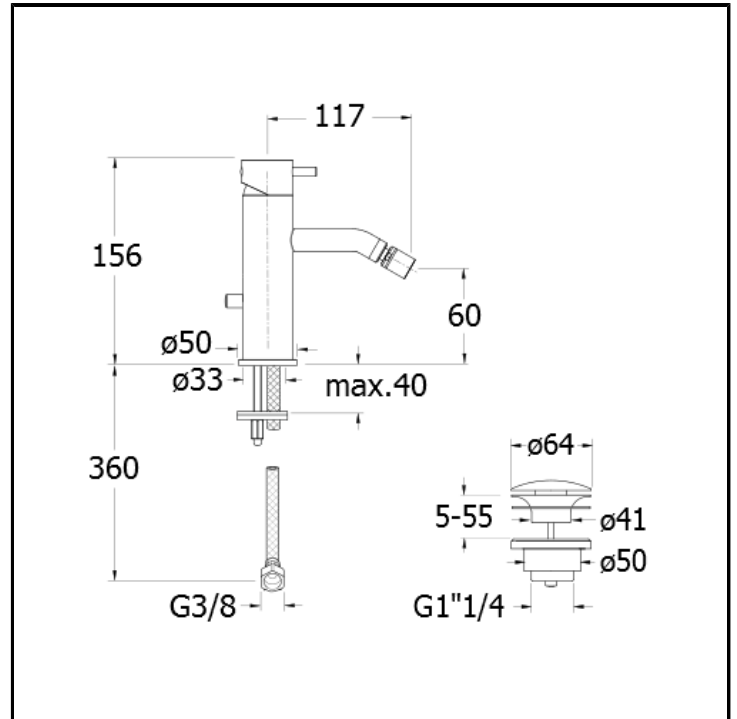

Bidet mixer with 1"1/4 Up&Down waste

FINITURE

- White matt
- Chrome
- Polished black chrome
- Brushed black chrome
- Polished metallic
- Brushed metallic
- Black matt
- Yellow gold oro
- PVD polished rose gold
- PVD brushed rose gold
- Brushed old brass